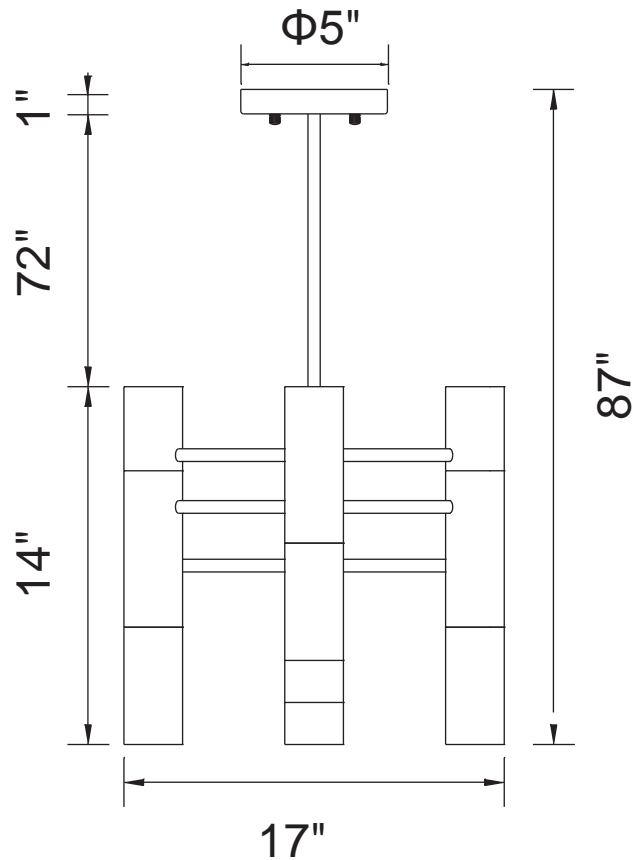

PROJECT: _____

FIXTURE TYPE: _____

LOCATION: _____

CONTACT/PHONE: _____

Item	1015P17-7-129
Collection	ANEM
Finish	Matte Black Satin Gold
Glass	-----
Crystal	-----
Input	120V AC,60HZ,AC

Shade	-----
Length/Dia.	17"
Width/Ext.	-----
Height	14"
Maximum	87"
Lumens	-----

Light Source	E12
Bulb Info.	7x60W
Included	-----
Dimmable	Yes
Color	-----
Weight	