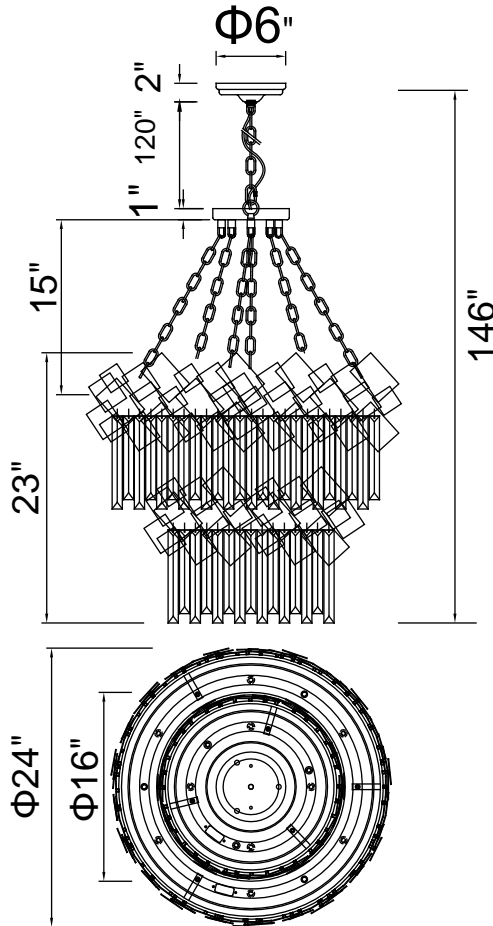

PROJECT: _____
 FIXTURE TYPE: _____
 LOCATION: _____
 CONTACT/PHONE: _____

Item	1100P24-10-169
Collection	PANACHE
Finish	Medallion Gold
Glass	-----
Crystal	Clear
Input	120V AC,60HZ,AC

Shade	-----
Length/Dia.	24"
Width/Ext.	-----
Height	23"
Maximum	146"
Lumens	-----

Light Source	E12
Bulb Info.	10x60W
Included	-----
Dimmable	Yes
Color	-----
Weight	