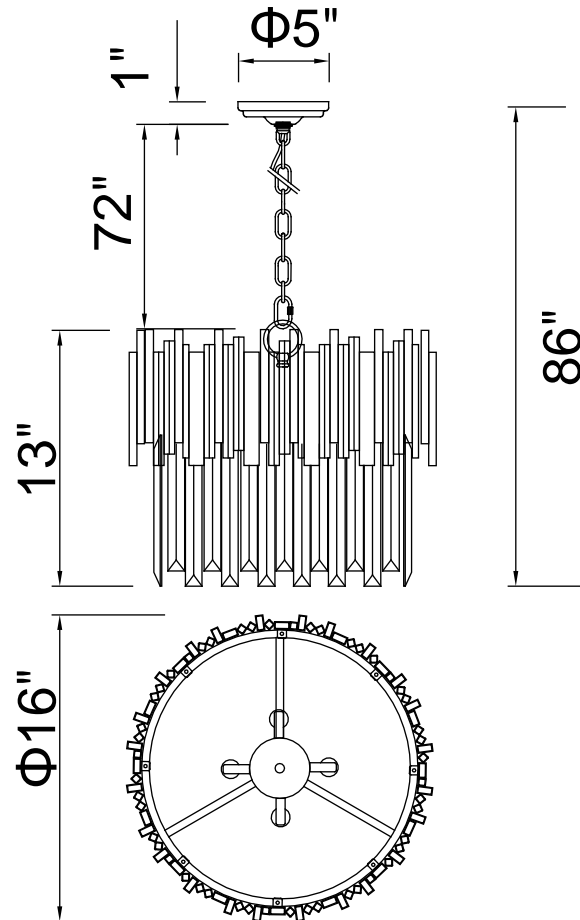

PROJECT: \_\_\_\_\_

FIXTURE TYPE: \_\_\_\_\_

LOCATION: \_\_\_\_\_

CONTACT/PHONE: \_\_\_\_\_

Item	1112P16-4-169
Collection	DECO
Finish	Medallion Gold
Glass	-----
Crystal	Clear
Input	120V AC,60HZ,AC

Shade	-----
Length/Dia.	16"
Width/Ext.	-----
Height	13"
Maximum	86"
Lumens	-----

Light Source	E12
Bulb Info.	4x60W
Included	-----
Dimmable	Yes
Color	-----
Weight	