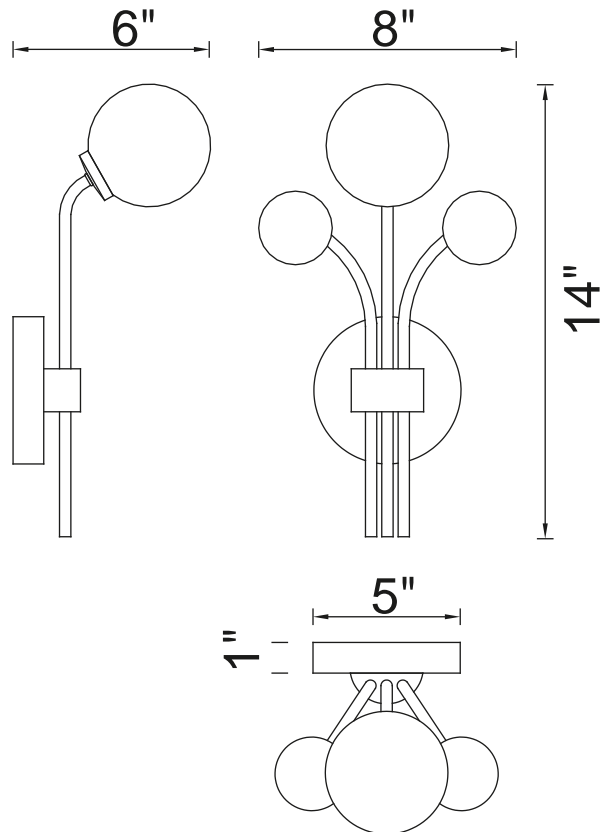

PROJECT: _____
 FIXTURE TYPE: _____
 LOCATION: _____
 CONTACT/PHONE: _____

Item	1125W8-1-613
Collection	ELEMENT
Finish	Polished Nickel
Glass	Frosted
Crystal	-----
Input	120V AC,60HZ,AC

Shade	-----
Length/Dia.	8"
Width/Ext.	6"
Height	14"
Maximum	-----
Lumens	-----

Light Source	G4
Bulb Info.	1xMAX2W
Included	-----
Dimmable	Yes
Color	-----
Weight	