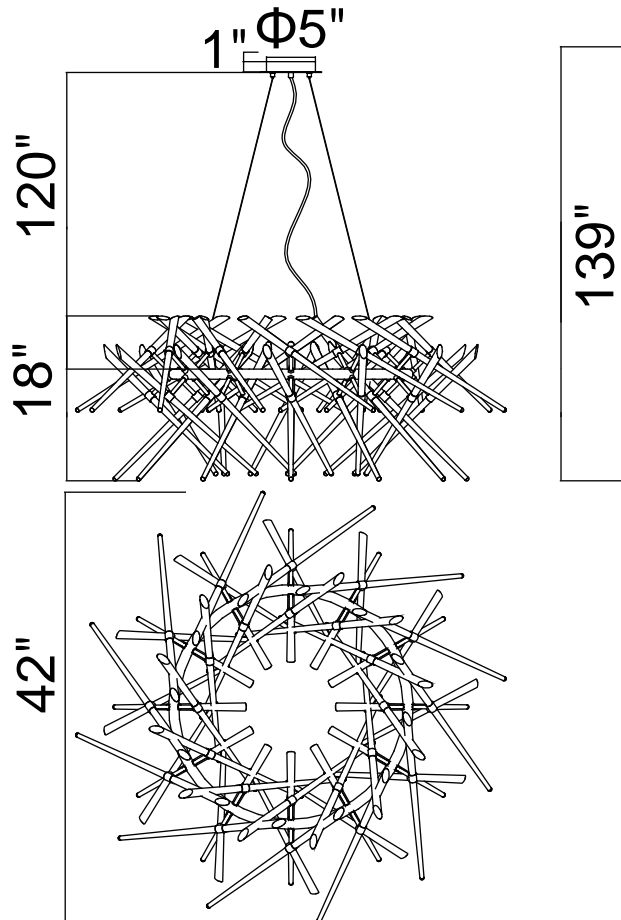

PROJECT: _____

FIXTURE TYPE: _____

LOCATION: _____

CONTACT/PHONE: _____

Item	1154P42-10-601-R
Collection	ICICLE
Finish	Chrome
Glass	Clear
Crystal	-----
Input	120V AC,60HZ,AC

Shade	-----
Length/Dia.	42"
Width/Ext.	-----
Height	18"
Maximum	139"
Lumens	-----

Light Source	G9
Bulb Info.	10x40W
Included	-----
Dimmable	Yes
Color	-----
Weight	