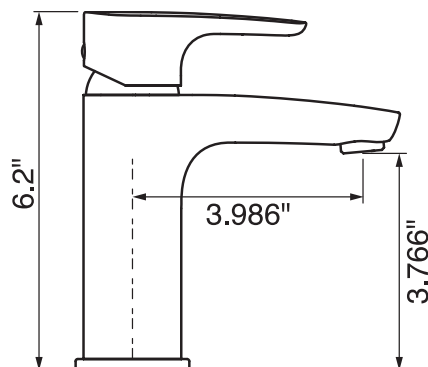

## #13001D

Single hole basin faucet

Includes push drain  
3/8" flexible supply hoses  
1.5 GPM (5.7 L/min.)

Finish: Chrome (#99)