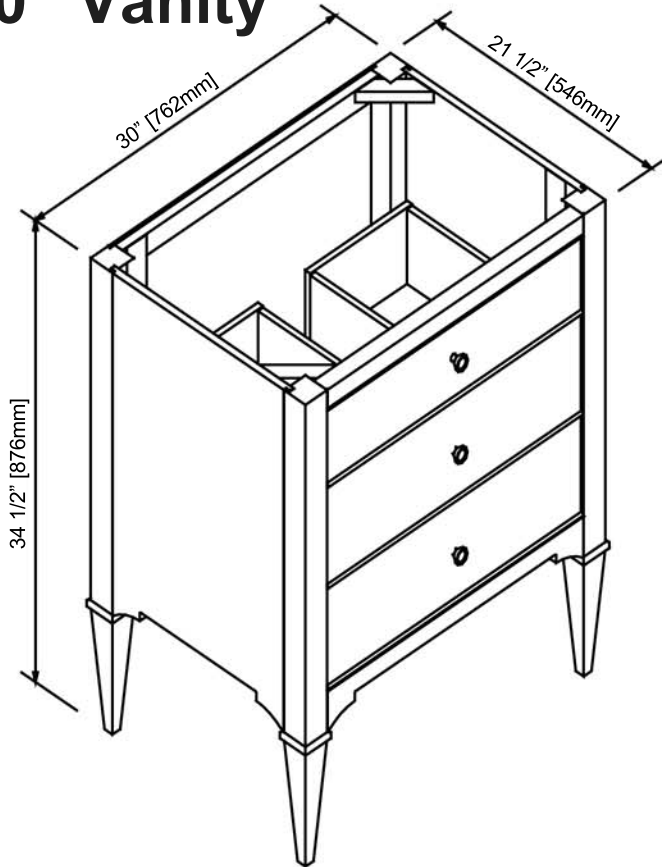

## 1539-V30 30" Vanity

#### Features

Materials: Hackberry Solids with White Oak Veneers

Drawer: 2

Drawer Box: 1/2 solid pine, four-sided English Dovetail

Glides: Undermount, Soft closing

Hardware: Brass

Back panel: Fully covered

Side panels: 5/8" MDF with White Oak Veneers