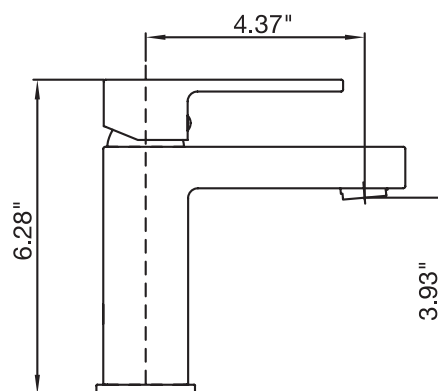

Quadrato #21001

Single hole basin faucet

Includes push drain
3/8" flexible supply hoses
1.5 GPM (5.7 L/min.)

Finish: Chrome (#99)