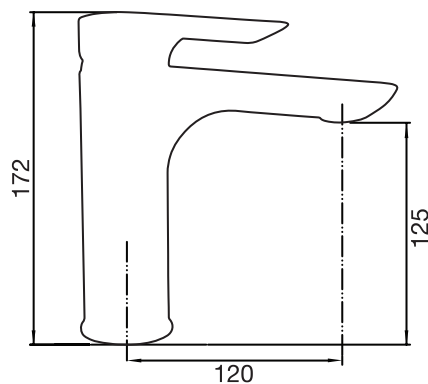

Infinity #43001D

Single hole basin faucet

Includes push drain
3/8" flexible supply hoses
1.5 GPM (5.7 L/min.)

Finish: Chrome (#99)