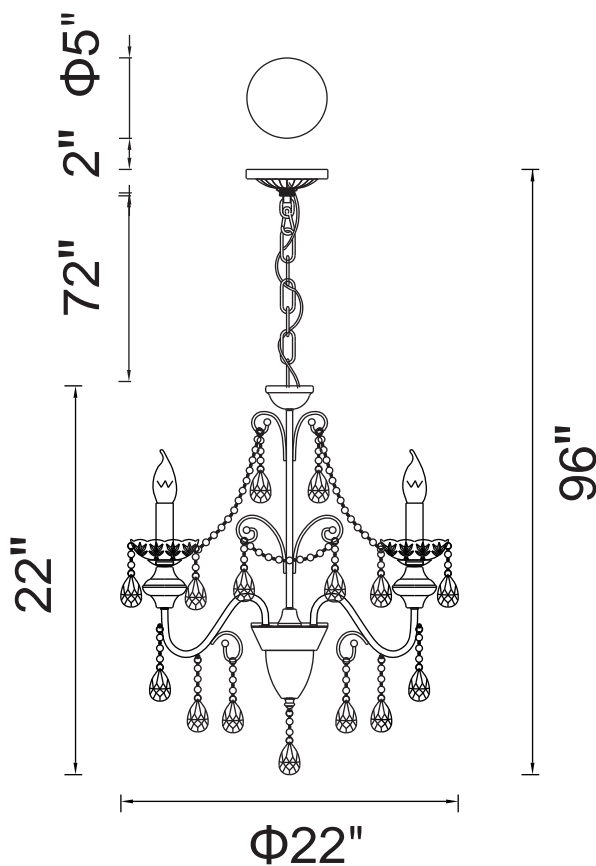

PROJECT: _____

FIXTURE TYPE: _____

LOCATION: _____

CONTACT/PHONE: _____

Item	5095P22B-6
Collection	PRINCETON
Finish	Black
Glass	-----
Crystal	Black
Input	120V AC,60HZ,AC

Shade	-----
Length/Dia.	22"
Width/Ext.	-----
Height	22"
Maximum	96"
Lumens	-----

Light Source	E12
Bulb Info.	6x60W
Included	-----
Dimmable	Yes
Color	-----
Weight	