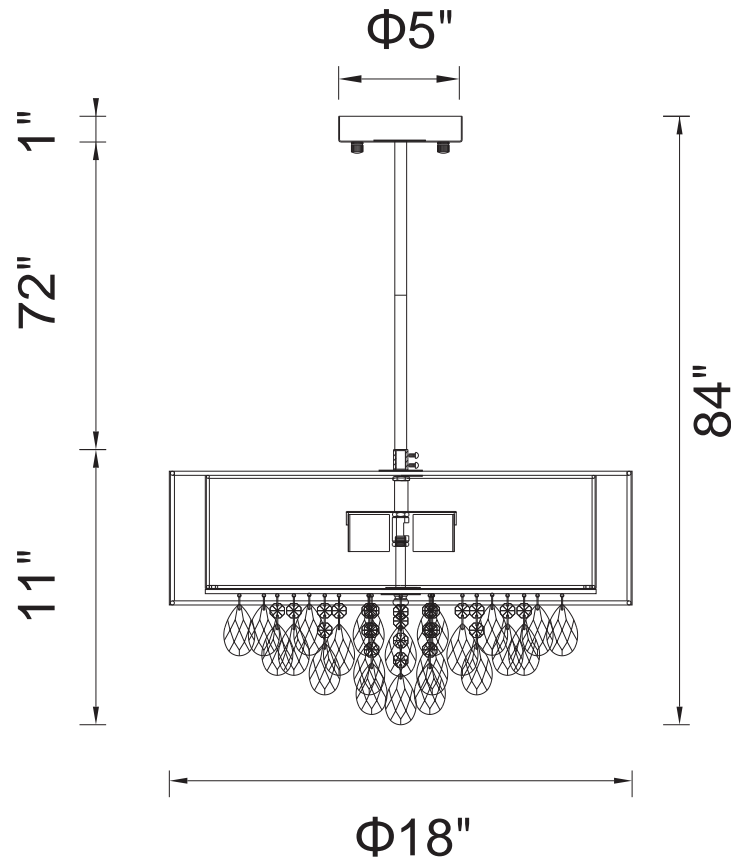

CWI LIGHTING

BRIGHTER LIVING. SIMPLIFIED.

PROJECT: _____

FIXTURE TYPE: _____

LOCATION: _____

CONTACT/PHONE: _____

Item	5443P18C
Collection	DASH
Finish	Chrome
Glass	-----
Crystal	Clear
Input	120V AC,60HZ,AC

Shade	Black
Length/Dia.	18"
Width/Ext.	-----
Height	11"
Maximum	84"
Lumens	-----

Light Source	E26
Bulb Info.	4x60W
Included	-----
Dimmable	No
Color	-----
Weight	