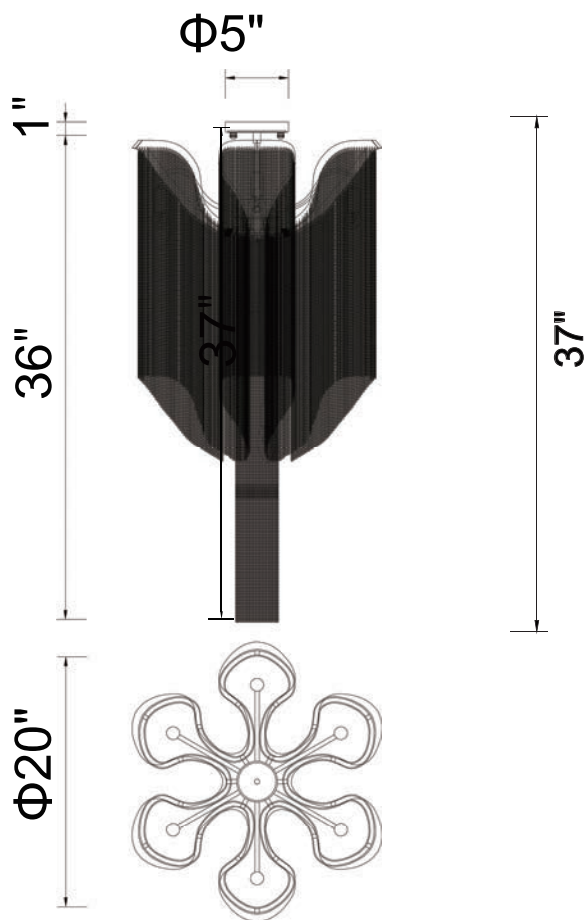

PROJECT: _____

FIXTURE TYPE: _____

LOCATION: _____

CONTACT/PHONE: _____

Item	5650C20C
Collection	DAISY
Finish	Chrome
Glass	-----
Crystal	-----
Input	120V AC,60HZ,AC

Shade	-----
Length/Dia.	20"
Width/Ext.	-----
Height	37"
Maximum	-----
Lumens	-----

Light Source	E12
Bulb Info.	8x60W
Included	-----
Dimmable	Yes
Color	-----
Weight	-----