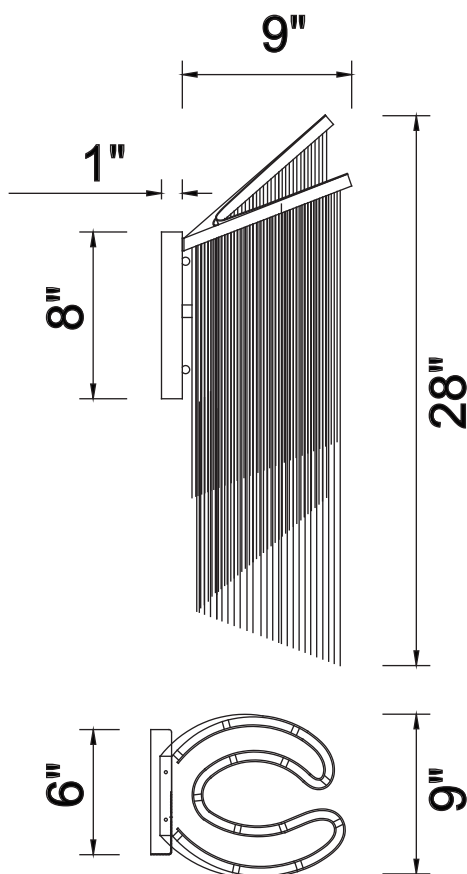

PROJECT: _____

FIXTURE TYPE: _____

LOCATION: _____

CONTACT/PHONE: _____

Item	5650W9C-A
Collection	DAISY
Finish	Chrome
Glass	-----
Crystal	-----
Input	120V AC,60HZ,AC

Shade	-----
Length/Dia.	9"
Width/Ext.	9"
Height	28"
Maximum	-----
Lumens	-----

Light Source	G9
Bulb Info.	2x40W
Included	-----
Dimmable	Yes
Color	-----
Weight	