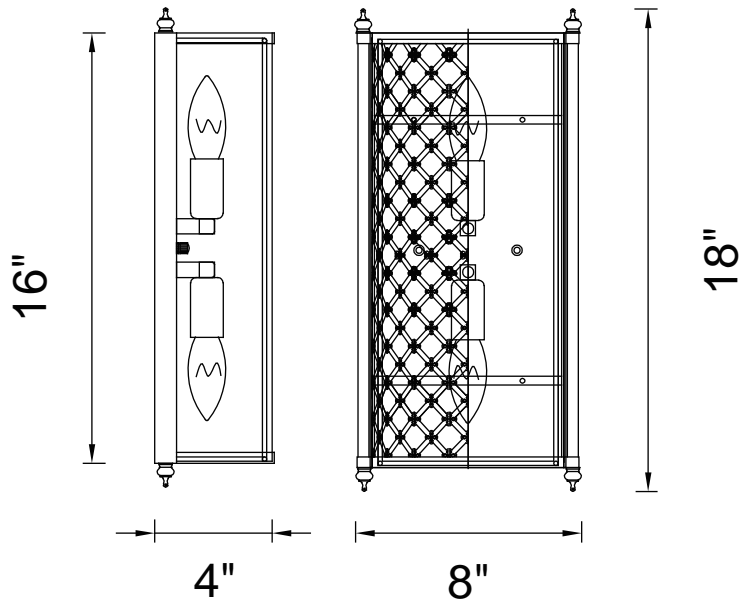

PROJECT: _____

FIXTURE TYPE: _____

LOCATION: _____

CONTACT/PHONE: _____

Item	9835W9-2-605
Collection	GLORIA
Finish	French Gold
Glass	-----
Crystal	-----
Input	120V AC,60HZ,AC

Shade	-----
Length/Dia.	8"
Width/Ext.	4"
Height	18"
Maximum	-----
Lumens	-----

Light Source	E12
Bulb Info.	2x60W
Included	-----
Dimmable	Yes
Color	-----
Weight	