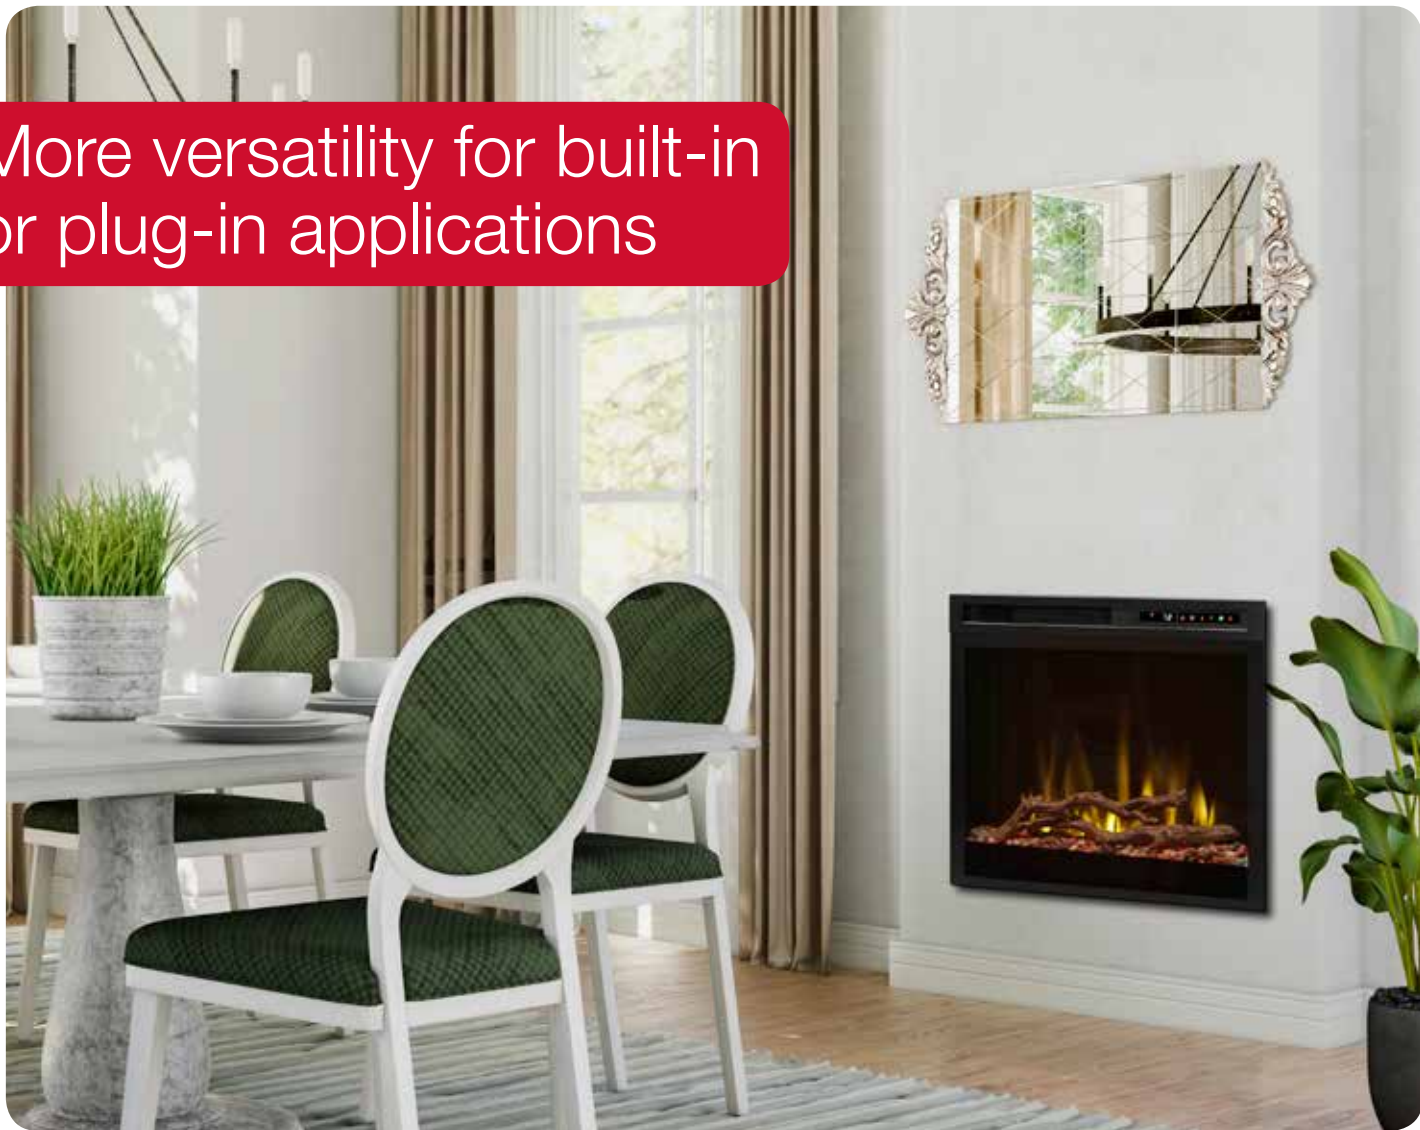

DF Series

28" Plug-in Electric Firebox

DF28DWC-PRO

More versatility for built-in or plug-in applications

Bringing together the dazzling lifelike effect of the Multi-Fire™ flame and the stunning Realogs® to provide the appearance of burning firewood. The DF Series combines a powerful heater and intuitive multi-function control options, providing a customizable fireplace at your fingertips that adds charm and warmth to any space.

DF Series 28" Plug-in Electric Firebox

DF28DWC-PRO

Warms
up to
1,000
sq. ft.

DF28DWC-PRO firebox includes Acrylic Ice media as well as Driftwood and River Rock media

Multi-function Remote

Color Themes

Also available with Realogs®: DF28L-PRO