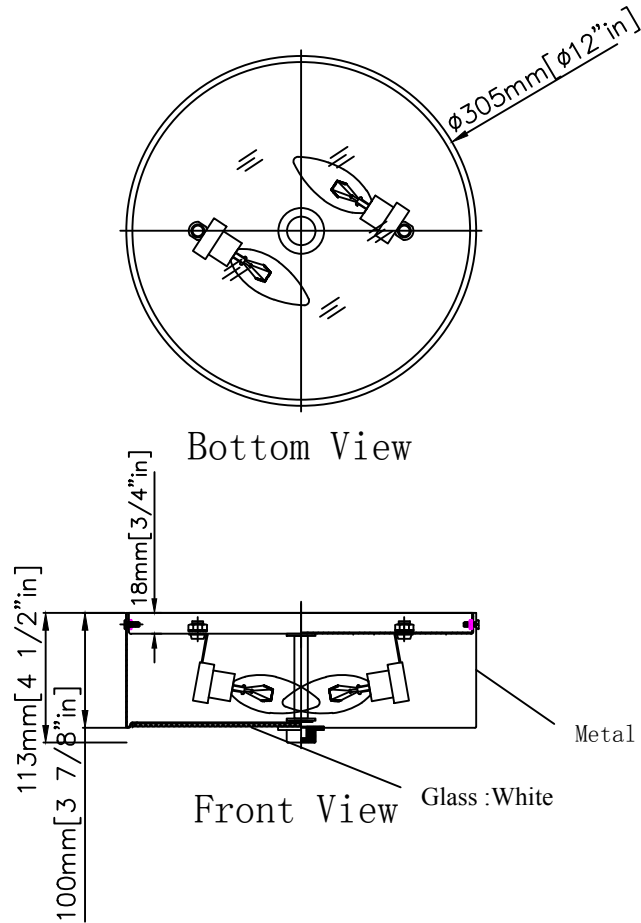

Finish:
 Colorway: Vintage Silver
 Glass :White
 Type of Bulb:E12
 Number of Bulb:2PCS

FACTORY	20
ITEM NO.	LD6023
DRAFTER	
DATE	2017/09/30

Model#:	LD6023	Chain/Rod/Cord Included (INCH)	
Number of Tiers:	1	Chain/Rod/Cord finish:	
Fixture Material:	Metal & White	Chain/Rod/Cord item#:	
Shades Included:	No	Wire Included (INCH):	11"
Shade Material:	N/A	Wire color:	Clear
Shade Color:	N/A	Assembly required	Yes
Shade Shape:	N/A	Light Bulbs:	2
Shade Height:	N/A	Bulb Type:	E12
Shade Width:	N/A	Bulb Wattage:	40W
Shade Length:	N/A	Max Wattage :	80W
		Voltage :	110-125V
Hanging Device:		Finish:	Vintage Silver&White
Adjustable:		Hardware Finish:	Vintage Silver
Minimum Hanging Height:		Hardware Material:	Metal
Maximum Hanging Height:		Crystal Trim:	N/A
Length (in.)		Crystal Color :	N/A
Width / Diameter (in.)	12"	UL & ULc Standard :	Yes
Height (in.)	4.5"	Product Weight:	4
Inside Fixture Length (in.)		Hanging Weight (Frame Only)	
Inside Fixture Width/Diameter(in.)		Hanging Weight W/Crystal	N/A
Inside Fixture Height (in.)		Shipment type :	Small Parcel
Canopy:	Yes	Number of Boxes :	1
Canopy Height:	0.75"	Box 1 Length :	14.5
		Box 1 Width :	14.5
		Box 1 Height :	8
		Box 1 Weight :	5.5
Canopy Width:	11.75"	Box 2 Length :	
		Box 2 Width :	
Canopy Length:		Box 2 Height :	
		Box 2 Weight :	