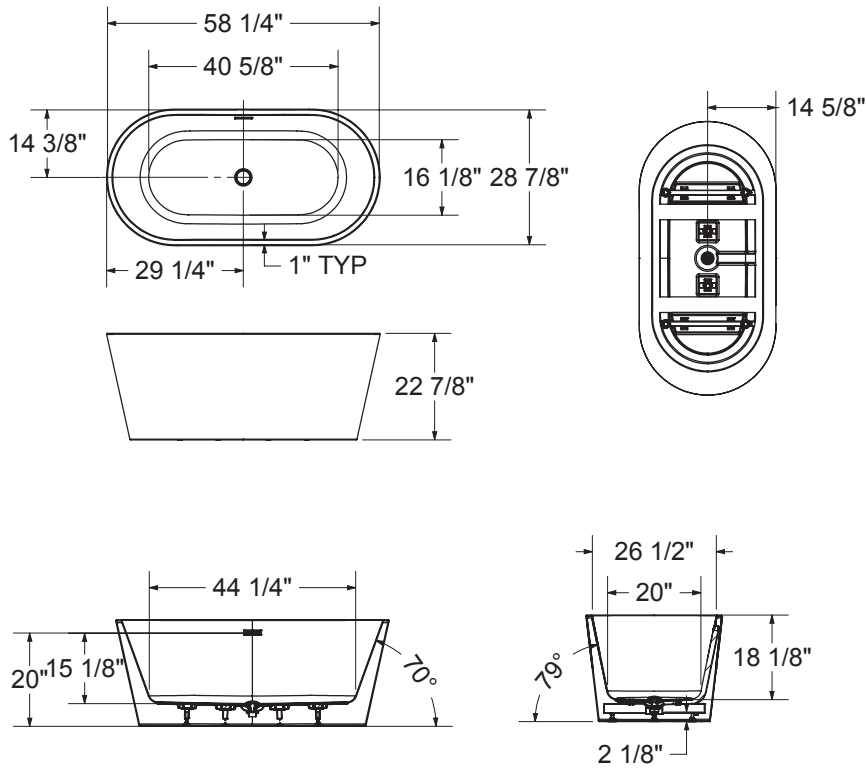

# Louie 5829

**Model number:**

106384

**Dimensions:** 58" x 29" x 23"

**Installation:** FreeStanding

**Material:** Acrylic

# Louie 5829

**Model number:**

106384

**Dimensions:** 58" x 29" x 23"

**Installation:** FreeStanding

**Material:** Acrylic

**Dimensions:**

58 1/4 x 28 7/8 x 22 7/8 in.  
(1480 x 733 x 581 mm)

**Water capacity:**

52 gallons - 236 liters

**Weight:**

119 lbs - 53.97 kg

**Bathing well:**

58 X 26 7/8 in.  
(1473 X 683 mm)

**Deep sump height:**

18 in. - 457 mm

**Deck width:**

2 in. - 51 mm

**Drain location:**

Center

All dimensions are approximate. Structure measurements must be verified against the unit to ensure proper fit.

Project:

Contractor:

Representative: