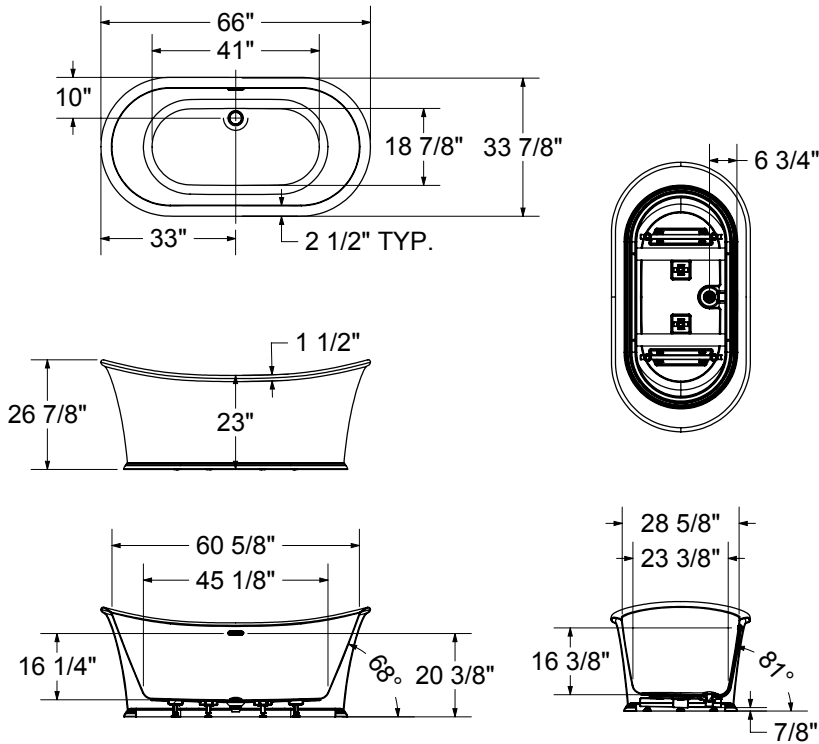

Elina

Model number:

106389

Dimensions: 66" x 34" x 27"

Installation: FreeStanding

Material: Acrylic

Standard Features:

- Seamless 1-piece bathtub with a symmetrical look
- Maximized bathing well with comfortable raised backrests and center drain
- Linear-rounded overflow and drain in chrome (pre-installed)
- F² Drain compatible
- Offered only in white with optional trim finishes available

Options (Visit our website for a complete list of our options)

No	Description
<input type="checkbox"/> OPT 20262	Linear-rounded overflow & waste metal trim kit

Elina

Model number:

106389

Dimensions: 66" x 34" x 27"

Installation: FreeStanding

Material: Acrylic

Dimensions:

66 x 33 7/8 x 26 7/8 in.
(1676 x 860 x 683 mm)

Water capacity:

79 gallons - 359 liters

Weight:

137 lbs - 62.13 kg

Bathing well:

61 5/8 X 29 5/8 in.
(1565 X 752 mm)

Deep sump height:

19 1/4 in. - 489 mm

Drain location:

Center

All dimensions are approximate. Structure measurements must be verified against the unit to ensure proper fit.