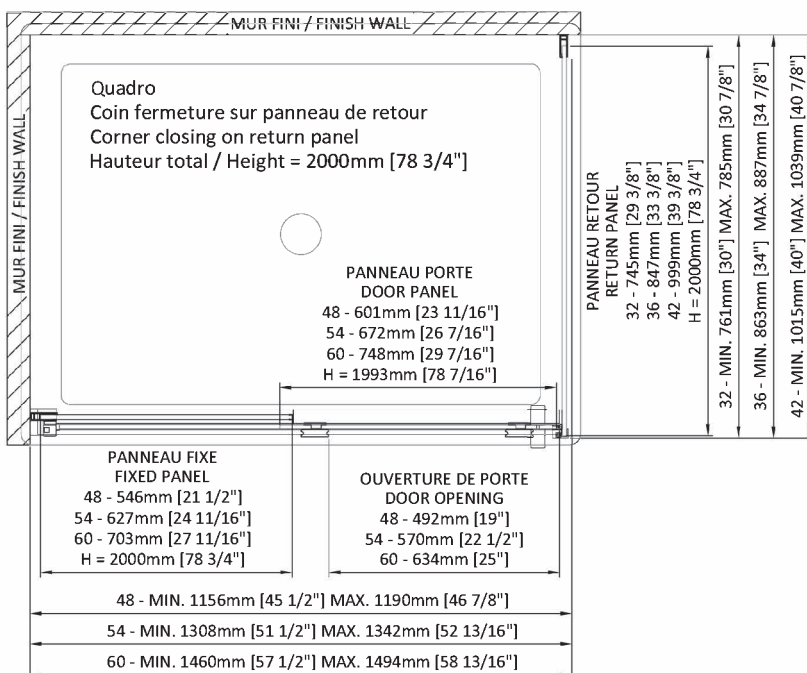

QUADRO

**SHOWER DOOR
CORNER, 1 DOOR, 1 FIXED, 1 RETURN**

Door 48" : DQA4800ASTC21
Box #1 : 80 3/4" x 24 7/8" x 1 3/8"
2050mm x 630mm x 35mm
44.1 lbs (20kg)
Box #2 : 80 7/8" x 23 1/4" x 1 3/8"
2055mm x 590mm x 65mm
88.2 lbs (40kg)

Return 32" : DQA3200PSTX21
Box #3 : 80 7/8" x 30 3/4" x 2"
2055mm x 780mm x 50mm
81.57 lbs (37kg)

Return 36" : DQA3600PSTX21
Box #3 : 80 7/8" x 30 3/4" x 2"
2055mm x 885mm x 50mm
92.6 lbs (42 kg)

Door 60" : DSI6000ASTC21
Box #1 : 80 3/4" x 31" x 1 3/8"
2050mm x 785mm x 35mm
55.1 lbs (25 kg)
Box #2 : 80 7/8" x 29 1/8" x 2 5/8"
2055mm x 740mm x 65mm
103.6 lbs (47 kg)

Return 42" : DQA4200PSTX21
Box #3 : 80 7/8" x 40 3/4" x 2"
2055mm x 1035mm x 50mm
114.64 lbs (52 kg)

Total number of boxes : 3

- Large door opening
- Reversible left or right
- Height of 78 3/4" (2000mm)
- Interior and exterior double handle in polished stainless-steel
- Fixed panel 10mm and door panel 8mm
- ZittaClean stain resistant glass treatment
- Soft square rolling guaranteed for life
- Magnetic closing
- Fixed panel secured with a squeeze gasket
- Finishing caps on extrusions
- Aluminum threshold serves as a rail and waterproof protection
- Rollers at the bottom of the door panel
- Door panel outside the fixed panel
- Door stop at the bottom and the top
- Frictionless slim upper door sill guide in stainless-steel
- Solid door bottom anchor
- Double vertical seals
- Safe tempered glass with polished edges
- Adjustment of door panel level by the rollers
- Adjustment of the fixed panel level by the wall extrusion (1" - 25mm)
- Shower column option
- Towel warmer and glass shelf option