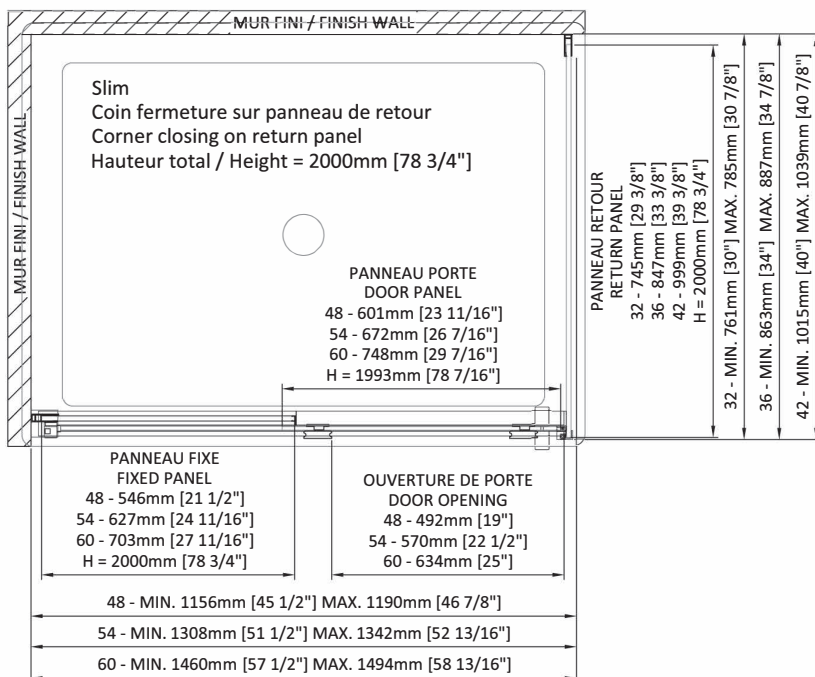

Let your shower be the star! The beautifully minimalist frame and inverted mechanism make the Slim an innovative design. The sliding door placed on the outside of the track is a unique feature that gives you a much better waterproof installation. The contrast between the lightness of the design and its stability makes it the focus of your bathroom decor.

SLIM

SHOWER DOOR CORNER, 1 DOOR, 1 FIXED, 1 RETURN

Door 48" : DSI4800ASTC21
Box #1 : 80 3/4" x 24 5/8" x 1 3/8"
2050mm x 630mm x 35mm
44.1 lbs (20 kg)
Box #2 : 80 7/8" x 23 1/4" x 2 5/8"
2055mm x 590 mm x 65mm
88.18 lbs (40 kg)

Return 32" : DSI3200PSTX21
Box #3 : 80 7/8" x 30 3/4" x 2"
2055 mm s 780mm x 50mm
81.57 lbs (37 kg)

Door 60" : DSI6000ASTC21
Box #1 : 80 3/4" x 31" x 1 3/8"
2050mm x 785mm x 35 mm
55.1 lbs (25 kg)
Box #2 80 7/8" x 29 1/8" x 2 5/8"
2055mm x 740mm x 65mm
103.6 lbs (47 kg)

- Large door opening
- Reversible left or right
- Height of 78 3/4" (2000mm)
- Interior and exterior double handle in polished stainless-steel
- Fixed panel 10mm and door panel 8mm
- ZittaClean stain resistant glass treatment
- Soft round rolling guaranteed for life
- Magnetic closing
- Fixed panel secured with a squeeze gasket
- Finishing caps on extrusions
- Aluminum threshold serves as a rail and waterproof protection
- Rollers at the bottom of the door panel
- Door panel outside the fixed panel
- Door stop at the bottom and the top
- Frictionless slim upper door sill guide in stainless-steel
- Double vertical seals
- Safe tempered glass with polished edges
- Adjustment of door panel level by the rollers
- Adjustment of the fixed panel level by the wall extrusion (1" – 25mm)
- Shower column option
- Towel warmer and glass shelf option