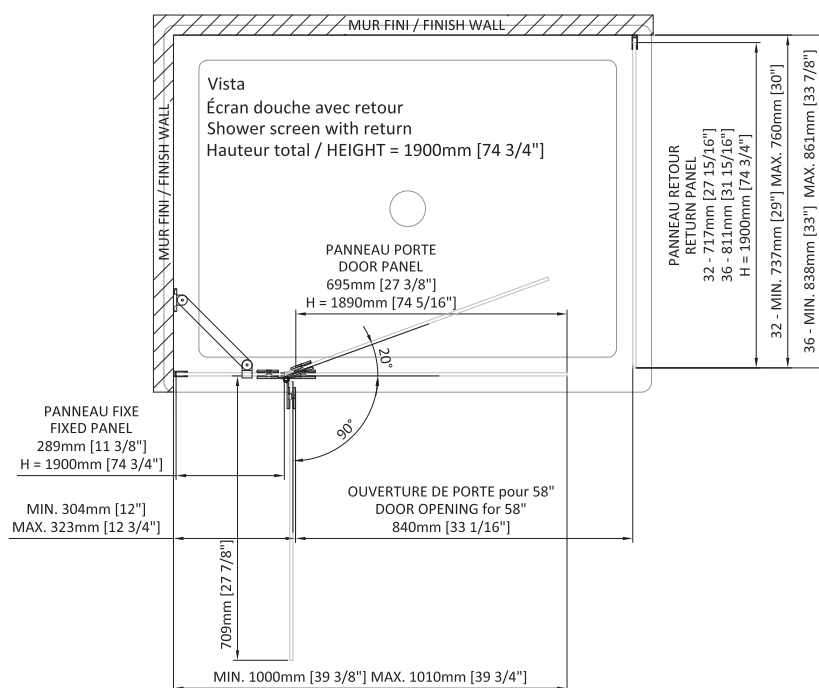

The Vista series is offered as a bathtub or a shower screen. It is sleek, stylish and sophisticated enough to fit a modern design, yet simple and practical enough to brighten a more traditional look. The well-designed configuration keeps it very functional and adds a touch of innovation to the room. The tall door opens widely from the outside, giving you easy access to the faucets. The large modern handle, strategically placed on the tall glass, can also be used as a practical yet stylish towel bar, keeping your bath towel readily on hand.

VISTA

SHOWER DOOR ALCOVE 1 DOOR, 1 FIXED

Bathtub screen 40 po :
DVS4000ESTA21

Box #1 :
82 1/4" x 28 5/8" x 2"
2090 mm x 726 mm x 50 mm
90,39 lbs (41 kg)

Total number of box : 1

- Configuration of installation on shower
- Can be installed as a walk-in
- 90° opening and 20° inner closing
- Reversible installation
- Height of 74 3/4" (2000mm)
- Large door panel and small fixed panel
- ZittaClean stain resistant glass treatment
- Hinges guaranteed for life
- Provides access to the faucets
- Chrome hardware
- Towel bar on the door
- Stainless-steel support bar
- Finishing cap
- Seals
- Adjustment of the wall extrusion and the fixed panel of 25mm – 1"
- Easy to clean