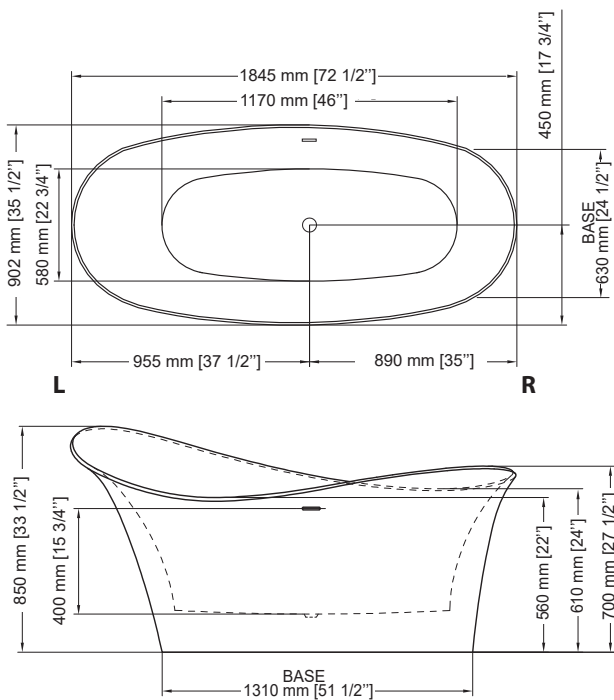

Luxury, comfort and innovation. The Evora brings refinement and sophistication to your bathroom decor. This grandiose slipper bathtub offers the utmost comfort with its magnificent curves, rounded edges and its double back inspired by the flowering orchid. Use the classic white exterior for a timeless design or select the lavish gold or silver foil exterior finish to enhance the glamour.

EVORA

FREESTANDING BATHTUB

72 1/2" x 35 1/2" x 33 1/2", 1845mm x 902mm x 850mm

AVAILABLE : WHITE, GOLD OR SILVER EXTERIOR

- Organic shapes design
- Single space
- Floral asymmetrical shape
- Left and right version
- Modern comfort
- High back for headrest
- Surface for faucet or storage
- 3 installation configurations: freestanding, back wall or corner
- Adjustable legs
- Overflow included
- Drain included
- Capacity of 230 Liters (60 gal. US)
- Deep immersion point
- Immersion point to 400 mm (15 3/4")
- Solidity of construction
- Shell of pure acrylic reinforced with 4 layers fiberglass, assembled without apparent joints
- Glossy interior and exterior surfaces
- 10 years warranty
- Sound, light and heated backrest option available

Freestanding installation drain kit
 Unit AB00030
 12 Units AB00040
 Box :1
 36 1/2" x 34" x 73"
 160 lbs, (72.5kg)

The dimensions are subject to manufacturer's tolerance and may change without notice.