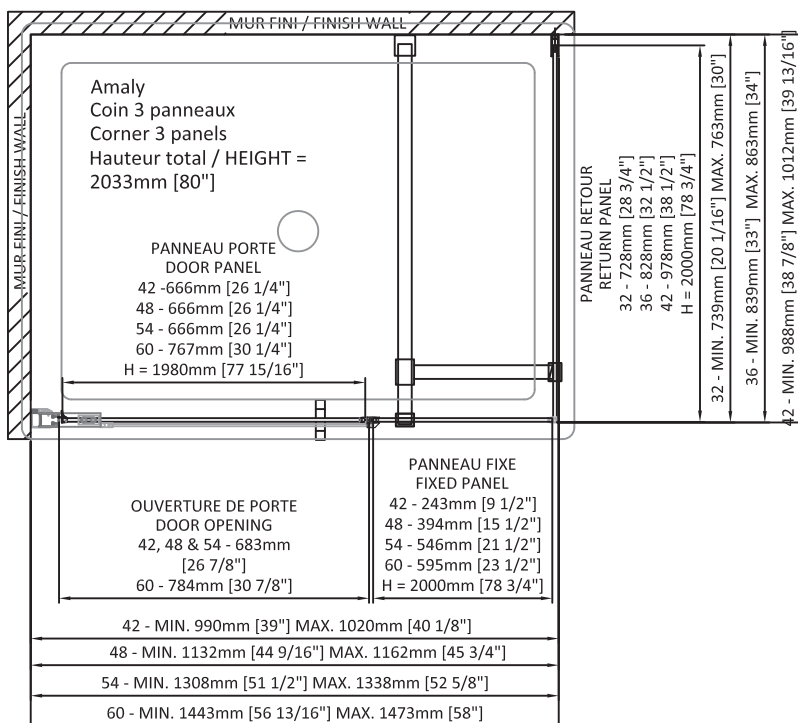

MATERIA

SHOWER DOOR CORNER 1 DOOR, 1 FIXED, 1 RETURN

Door 42" : DMT4200ASTA76
Box #1 82" x 28 3/4" x 3", 62 lbs
Box #2 81 3/4" x 14" x 3", 24 lbs

Door 60" : DMT6000ASTA76
Box #1 81 1/2" x 32 1/2" x 3", 69 lbs
Box #2 82" x 28" x 3", 50 lbs

Door 48" : DMT4800ASTA76
Box #1 81 1/2" x 32 1/2" x 3", 69 lbs
Box #2 82" x 16" x 3", 29 lbs

Return 32" : DMT3200PSTX76
Box #3 82" x 32 1/4" x 3", 58 lbs

Door 54" : DMT5400ASTA76
Box #1 81 1/2" x 32 1/2" x 3", 69 lbs
Box #2 82" x 22 1/4" x 3", 38 lbs

Return 36" : DMT3600PSTX76
Box #3 81" x 36 1/4" x 3", 65 lbs

Return 42" : DMT4200PSTX76
Box #3 82" x 42 1/4" x 3", 78 lbs

Total number of boxes : 3

- Black framed aluminium door
- Aluminium threshold with sealing gasket
- 180° interior and exterior opening
- Very large door opening
- Interior and exterior opening
- Minimalist interior and exterior double handle
- Magnetic door closing
- Support bar for fixed panel
- Interchangeable door and fixed panel
- Height of 78 3/4" (2000mm)
- ZittaClean stain resistant glass treatment
- Reversible left or right
- Tempered glass door and panels of 6mm
- Tempered glass return
- Pivots guaranteed for life
- Vertical seals
- Safe tempered glass with polished edges
- Adjustment of the door panel level by the pivot
- Adjustment of the fixed panel level by the wall extrusion (1" - 25mm)
- Finishing caps on extrusions

The Dimensions are subject to manufacturer's tolerance and may change without notice

www.zitta.ca