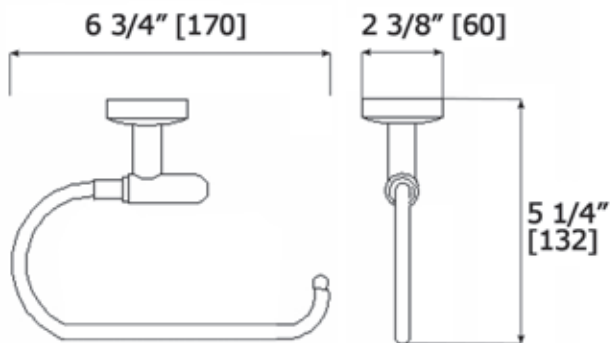

# Classic-R PAPER HOLDER

CR3886

Available Finishes:  
CHROME, BRUSHED NICKEL

LALOO ACCESSORIES  
lalo.ca  
866.305.2566  
SERVICE@lalo.ca