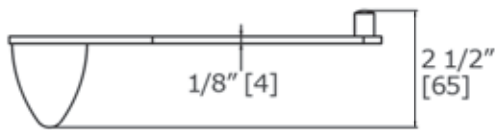

GRAVITY PAPER HOLDER

G5586

Available FINISHES:

CHROME, MATTE BLACK

BRUSHED NICKEL, POLISHED NICKEL, POLISHED BLACK NICKEL

BRUSHED GOLD, POLISHED GOLD, ROSE GOLD

LALOO ACCESSORIES

laloocanada.com