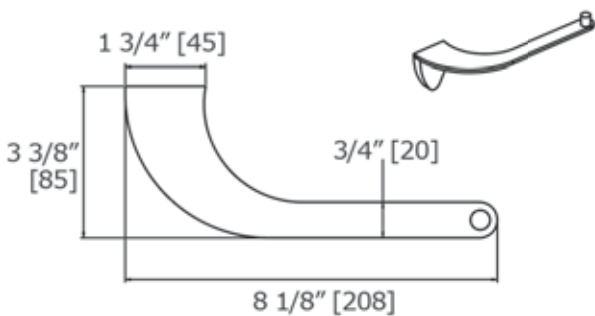

GRAVITY PAPER HOLDER

G5586

Available FINISHES:

CHROME, MATTE BLACK

BRUSHED NICKEL, POLISHED NICKEL, POLISHED BLACK NICKEL

BRUSHED GOLD, POLISHED GOLD, ROSE GOLD

LALOO ACCESSORIES

laloocanada.com