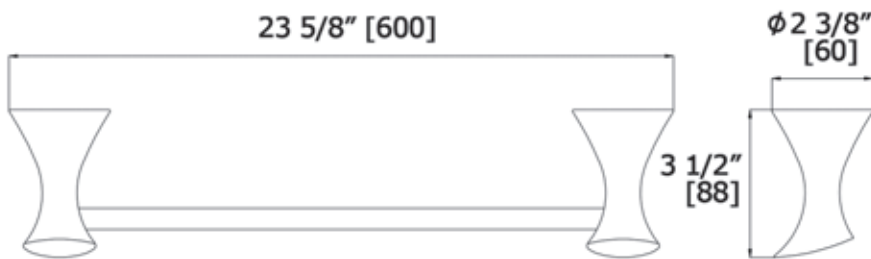

## SINGLE TOWEL BAR

13324

AVAILABLE FINISHES:

CHROME, MATTE BLACK

BRUSHED NICKEL, POLISHED NICKEL, POLISHED BLACK NICKEL

BRUSHED GOLD, POLISHED GOLD, ROSE GOLD

LALOO ACCESSORIES

[laloocanada.com](http://laloocanada.com)