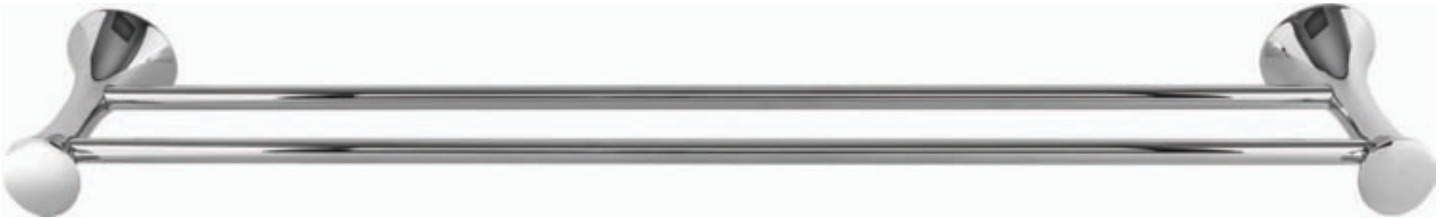

Indy

EXTENDED DOUBLE TOWEL BAR

13330D

AVAILABLE FINISHES:

CHROME, MATTE BLACK

BRUSHED NICKEL, POLISHED NICKEL, POLISHED BLACK NICKEL

BRUSHED GOLD, POLISHED GOLD, ROSE GOLD

LALOO ACCESSORIES