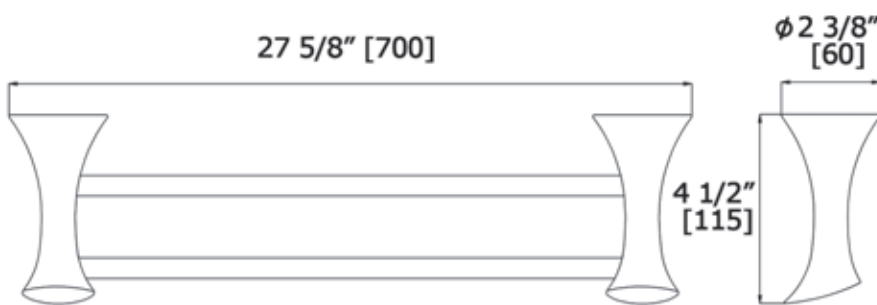

Indy

EXTENDED DOUBLE TOWEL BAR

13330D

AVAILABLE FINISHES:

CHROME, MATTE BLACK

BRUSHED NICKEL, POLISHED NICKEL, POLISHED BLACK NICKEL

BRUSHED GOLD, POLISHED GOLD, ROSE GOLD

LALOO ACCESSORIES