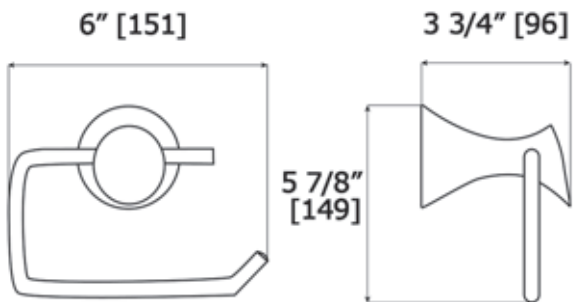

Indy

PAPER HOLDER

13386RH

Available FINISHES:

CHROME, MATTE BLACK

BRUSHED NICKEL, POLISHED NICKEL, POLISHED BLACK NICKEL

BRUSHED GOLD, POLISHED GOLD, ROSE GOLD

LALOO ACCESSORIES