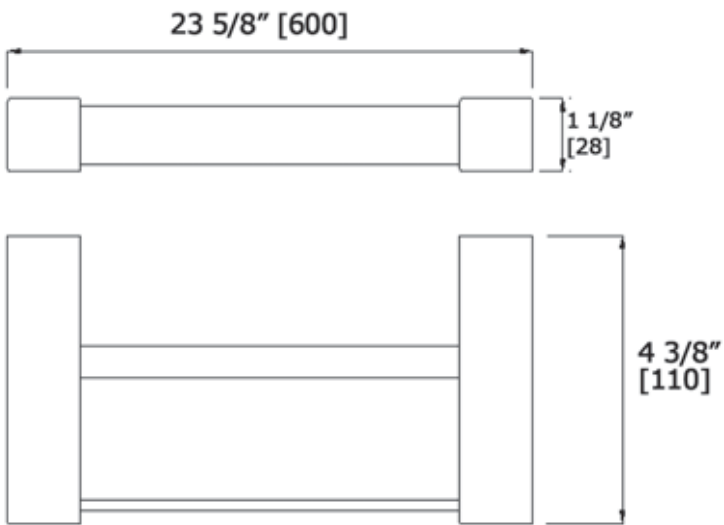

## DOUBLE TOWEL BAR

K9324D

AVAILABLE FINISHES:

CHROME

LALOO ACCESSORIES

[laloocanada.com](http://laloocanada.com)

866.305.2566

[SERVICE@LALOO.CA](mailto:service@laloocanada.com)