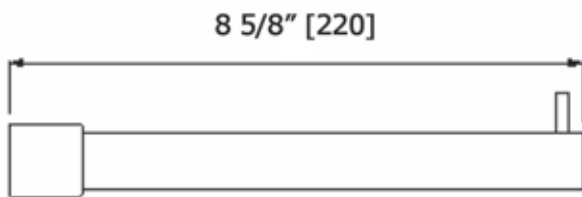

# KARRÉ II HAND TOWEL BAR

K9380

Available Finishes:

CHROME, MATTE BLACK

BRUSHED NICKEL, POLISHED NICKEL, POLISHED BLACK NICKEL

BRUSHED GOLD, POLISHED GOLD, ROSE GOLD

LALOO ACCESSORIES

[laloocanada.com](http://laloocanada.com)