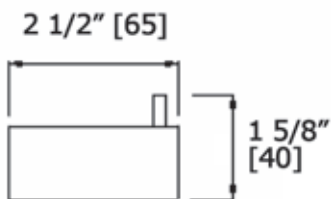

# KARRÉ II HAND TOWEL BAR

K9380

Available Finishes:

CHROME, MATTE BLACK

BRUSHED NICKEL, POLISHED NICKEL, POLISHED BLACK NICKEL

BRUSHED GOLD, POLISHED GOLD, ROSE GOLD

LALOO ACCESSORIES

[laloocanada.com](http://laloocanada.com)