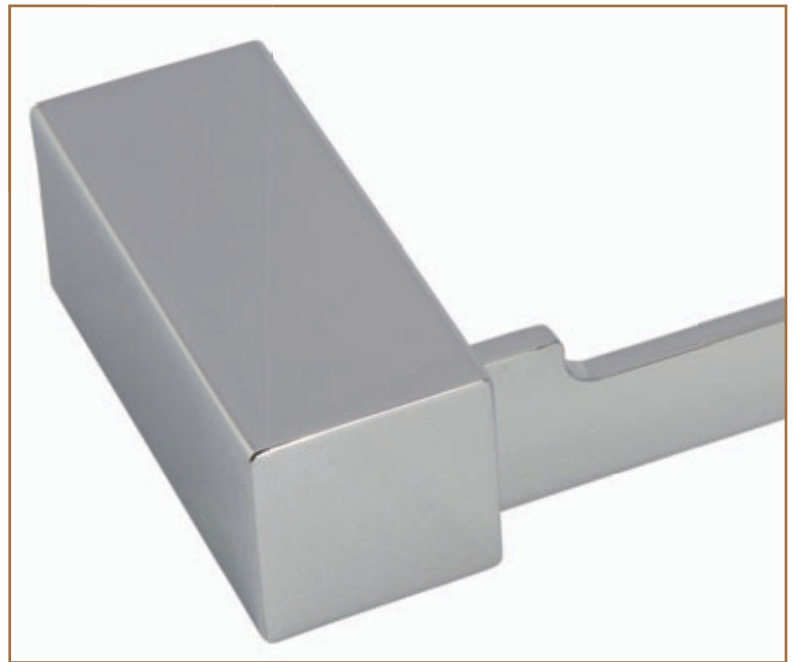

## PAPER HOLDER

K9386

AVAILABLE FINISHES:

CHROME, MATTE BLACK

BRUSHED NICKEL, POLISHED NICKEL, POLISHED BLACK NICKEL

BRUSHED GOLD, POLISHED GOLD, ROSE GOLD

LALOO ACCESSORIES

[lalooc.ca](http://lalooc.ca)