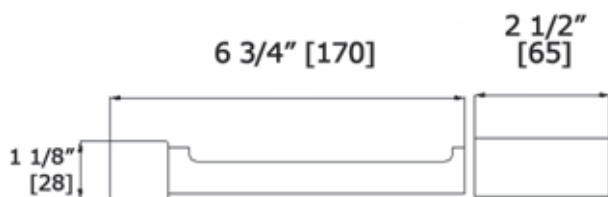

## PAPER HOLDER

K9386

AVAILABLE FINISHES:

CHROME, MATTE BLACK

BRUSHED NICKEL, POLISHED NICKEL, POLISHED BLACK NICKEL

BRUSHED GOLD, POLISHED GOLD, ROSE GOLD

LALOO ACCESSORIES

[lalooc.ca](http://lalooc.ca)