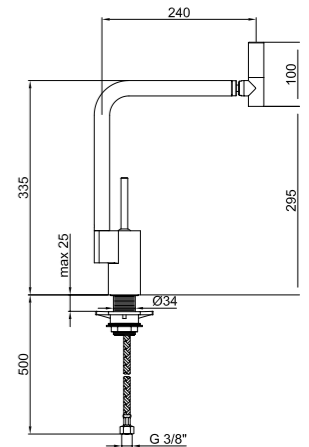

.015 Cromo / Chrome / Chromé / Verchromt / Cromado

.779 Leva Nera Anodizzata / Anodized Black Handle / Poignée Noire Anodisée / Eloxiertes Schwarzer Griff / Maneta Negra Anodizada

.784 / Leva Rossa Anodizzata / Anodized Red Handle / Poignée Rouge Anodisée / Eloxiertes Roter Griff / Maneta Roja Anodizada

.744 Bianco Opaco-Cromo / Matt White-Chrome / Blanc Mat-Chromé / Weiss Matt-Chrom / Blanco Mate-Cromado