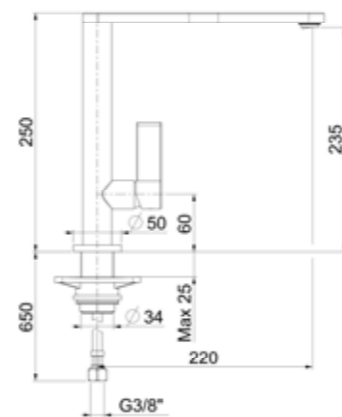

Miscelatore monocomando per lavello, canna orientabile, flessibili cm 70 3/8" F.

Single lever sink mixer, swivel spout, with 3/8" F flex. hoses cm 70.

Mitigeur dévier avec bec mobile et flexible d'alimentation cm 70 3/8" F.

EHM Stand-Spültischbatterie, mit schwenkbarem Auslauf und flex. Anschlusschläuchen cm 70 3/8" F.

Monomando para fregadero, caño orientable y tubos flexibles de 70 cm, 3/8" F.

.441 Acciaio + nero / Steel + black / Acier + noir / Stahl + Schwarz / Acero + negro

.560 Nero opaco / Mat black / Noir mat / Matt schwarz / Negro mate