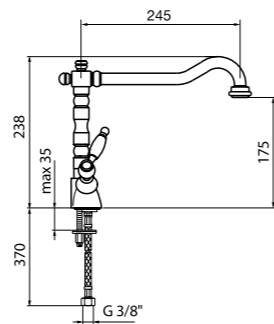

.015 Cromo / Chrome / Chromé / Verchromt / Cromado

.010 Oro / Gold / Doré / Gold / Oro

.065 Bronzato / Bronze / Bronze / Bronze / Bronze