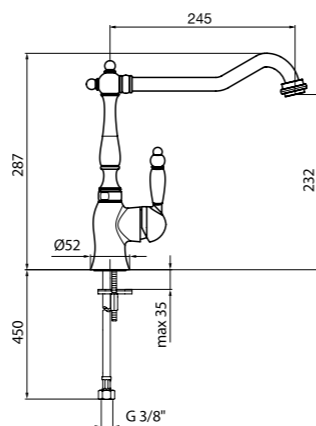

.015 Cromo / Chrome / Chromé / Verchromt / Cromado

.010 Oro / Gold / Doré / Gold / Oro

.065 Bronzato / Bronze / Bronze / Bronze / Bronze