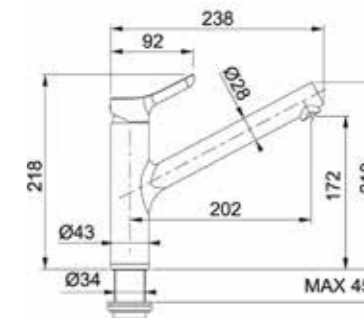

Miscelatore monocomando per lavello MASTER con canna orientabile a 360° e flessibili cm 37 3/8" F.

MASTER single lever sink mixer with swivel spout, 3/8" F flex. hoses cm 37.

Mitigeur d'évier à mousseur extractible série MASTER, bec mobile et flexibles d'alimentation cm 37 3/8" F.

EHM Stand-Spültischbatterie Armaturensérie MASTER mit schwenkbarem Auslauf, flex. Anschlussschläuchen cm. 37 3/8" F.

Mezclador monomando para fregadero MASTER con caño orientable 360° y tubos flexibles de 37 cm, 3/8" F.