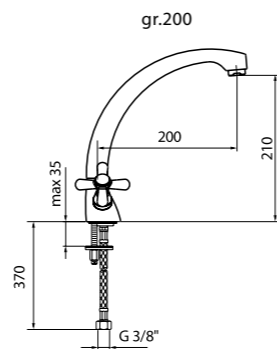

flex AC0446

AC0462015

AC0331000

AM780302

.015 Cromo / Chrome / Chromé / Verchromt / Cromado

.065 Bronzato / Bronze / Bronze / Bronze / Bronze